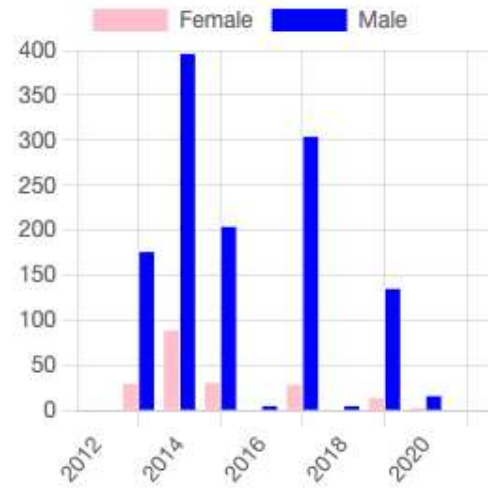

STATISTICS OF CERTIFICATE OF OCCUPANCY ISSUED THE IMO STATE MINISTRY OF LANDS, SURVEY & PHYSICAL PLANNING, OWERRI

<b>CERTIFICATE OF OCCUPANCY (CofO) ISSUED BY THE MINISTRY FROM JANUARY 1, 2012 TO DECEMBER 31, 2021</b>					
<b>Description Year</b>	<b>Total number of CofOs Registered</b>	<b>Number of undigitized CofOs</b>	<b>Number of Females issued with CofOs</b>	<b>Number of Males Issued with CofOs</b>	<b>Number of Joint ownership (males &amp; females)</b>
2012	1	0	0	1	0
2013	257	0	30	176	2
2014	562	0	89	396	3
2015	293	0	31	204	9
2016	16	0	1	5	0
2017	412	0	29	304	19
2018	33	0	1	5	0
2019	457	0	14	135	3
2020	26	0	3	16	1
2021	3	0	0	0	0
<b>Total</b>	<b>2060</b>	<b>0</b>	<b>198</b>	<b>1242</b>	<b>37</b>

Description Year	Number of Females issued with CofOs	Number of Males issued with CofOs
2012	0	1
2013	30	176
2014	89	396
2015	31	204
2016	1	5
2017	29	304
2018	1	5
2019	14	135
2020	3	16
2021	0	0
Total	198	1242