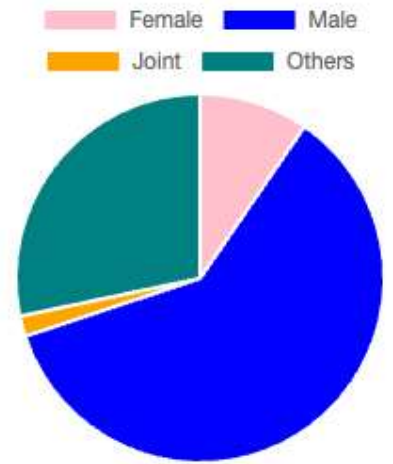

Description Year	Number of Females issued with CofOs	Number of Males issued with CofOs
2012	0	1
2013	30	176
2014	89	396
2015	31	204
2016	1	5
2017	29	304
2018	1	5
2019	14	135
2020	3	16
2021	0	0
Total	198	1242